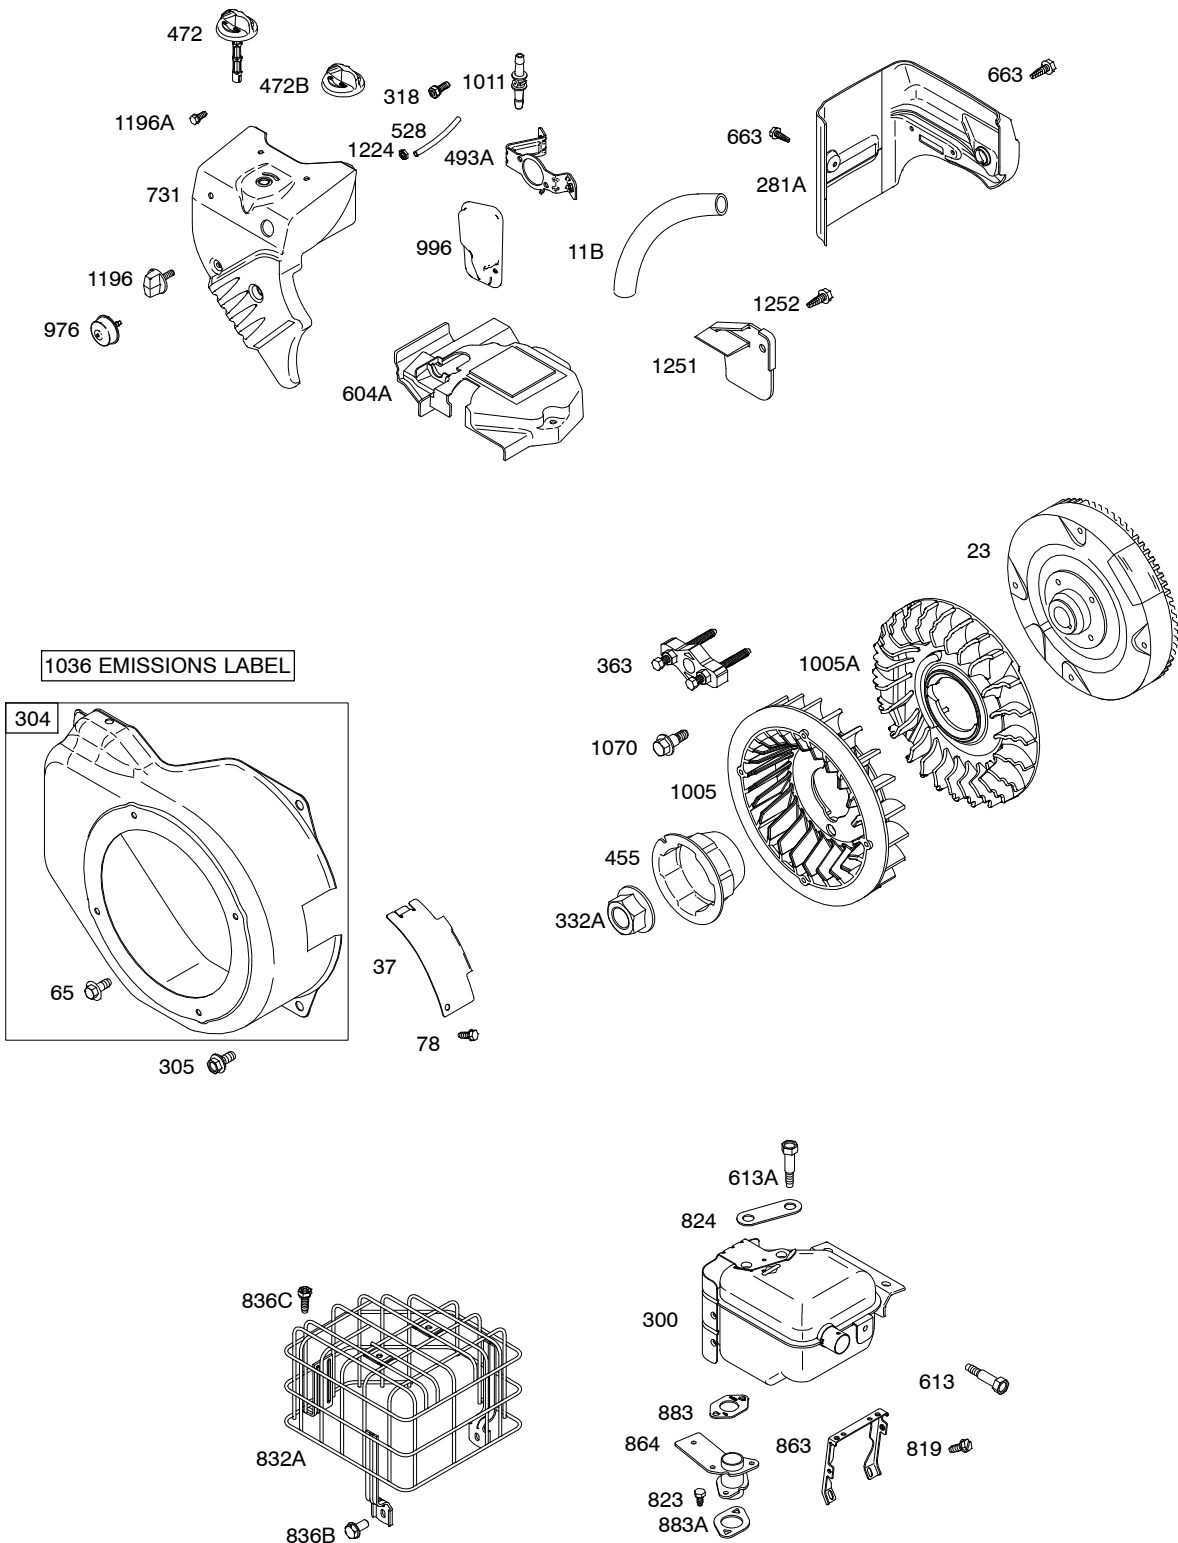

12E300

Illustrations cover a range of engines. Parts shown without corresponding text may not be used on your specific engine.
5750-6 Assemblies include all parts shown in frames. 06/18/2008

REF. NO.	PART NO.	DESCRIPTION	REF. NO.	PART NO.	DESCRIPTION	REF. NO.	PART NO.	DESCRIPTION
1	699510	Cylinder Assembly	26	791969	Ring Set (Standard) (Used After Code Date 05060600).	65	699228	Screw (Rewind Starter)
2	399269	Kit-Bushing/Seal (Magneto Side)				65A	699851	Screw (Rewind Starter)
3	★299819S	Seal-Oil (Magneto Side)			----- Note -----	78	699205	Screw (Flywheel Guard)
5	699486	Head-Cylinder			499631 Ring Set (Standard) (Used Before Code Date 05060700).	95	691636	Screw (Throttle Valve)
7	★∅698210	Gasket-Cylinder Head			791324 Ring Set (.020" Oversize) (Used After Code Date 05060600).	97	690024	Shaft-Throttle
11B	695745	Tube-Breather			692786 Ring Set (.020" Oversize) (Used Before Code Date 05060700).	98	398185	Kit-Idle Speed
12	★699485	Gasket-Crankcase				104	●691242	Pin-Float Hinge
13	699482	Screw (Cylinder Head)				108	695807	Valve-Choke
15	691686	Plug-Oil Drain				109B	695729	Shaft-Choke
15B	695757	Plug-Oil Drain				109C	791957	Shaft-Choke
16	699445	Crankshaft				117	690048	Jet-Main (Standard)
		----- Note -----				118	498977	Jet-Main (High Altitude)
		699454 Crankshaft Used on Type No(s). 0275.	27	691866	Lock-Piston Pin	121	792006	Kit-Carburetor Overhaul
18	699804	Cover-Crankcase	28	499423	Pin-Piston			
18B	699677	Cover-Crankcase	29	690124	Rod-Connecting	122	●693749	Spacer-Carburetor
20	★692550	Seal-Oil (PTO Side)	30	791584	Dipper-Connecting Rod	125A	794587	Carburetor
20A	★691952	Seal-Oil (PTO Side) (Auxiliary Drive)	32	691664	Screw (Connecting Rod)	127	●694468	Plug-Welch
21	281658S	Cap-Oil Fill	32A	695759	Screw (Connecting Rod)	127A	●691739	Plug-Welch
22	699478	Screw (Crankcase Cover/Sump)	33	499642	Valve-Exhaust	130	691181	Valve-Throttle
23	699516	Flywheel	34	499641	Valve-Intake	133	398187	Float-Carburetor
24	222698S	Key-Flywheel	35	691304	Spring-Valve (Intake)	134	●398188	Kit-Needle/Seat
25	791968	Piston Assembly (Standard)	36	691304	Spring-Valve (Exhaust)	137	●693981	Gasket-Float Bowl
		----- Note -----	37	699661	Guard-Flywheel	146	690979	Key-Timing
		791326 Piston Assembly (.020" Oversize)	40	692194	Retainer-Valve	155	698214	Plate-Cylinder Head
			45	690977	Tappet-Valve	186	692317	Connector-Hose
			46	696813	Camshaft	187	791766	Line-Fuel (Cut to Required Length)
			46A	695285	Camshaft	187A	791867	Line-Fuel (Molded)
			51★♦∅692555	Gasket-Intake				
			55A	696710	Housing-Rewind Starter	187B	791874	Line-Fuel (Molded)
			58	693389	Rope-Starter (Cut To Required Length)	188	699479	Screw (Control Bracket)
			60B	699334	Grip-Starter Rope	190	699220	Screw (Fuel Tank)
						192	694543	Ball-Rocker Arm

★ Included in Engine Gasket Set-Ref. No.358.

● Included in Carburetor Overhaul Kit-Ref. No. 121.

♦ Included in Carburetor Gasket Set-Ref. No. 977.

∅ Included in Valve Gasket Set-Ref. No 1095.

Illustrations cover a range of engines. Parts shown without corresponding text may not be used on your specific engine.